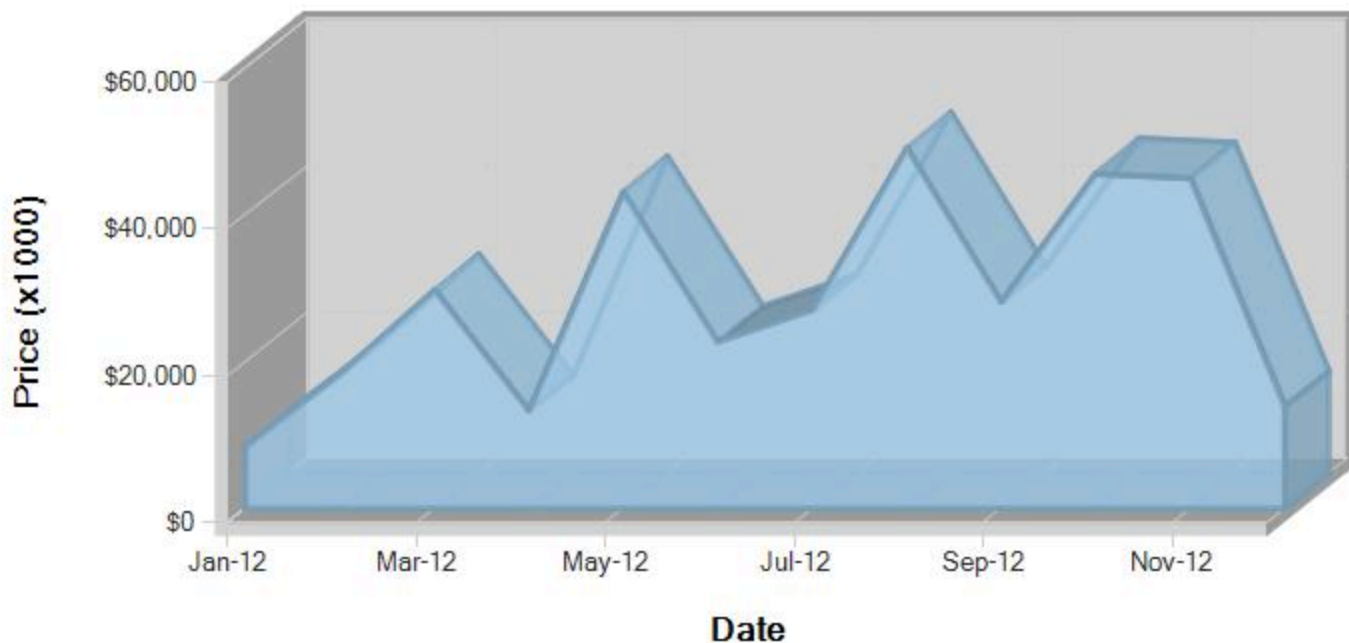

Total Volume Sold by Month Tahoe Sierra Multiple Listing Serv Jan 2012 - Dec 2012

Date Created: 12/15/2012

Source: Tahoe Sierra Multiple Listing Serv

Information provided is deemed reliable but not guaranteed.

Criteria: Class=RE AND Type=Sf,CT AND Date Range=01/01/2012-12/31/2012 AND

Area=101,103,104,106,107,102,105,115,117,119,120,122,123,124,125,127,128,129,131,132,133,134,137,138,139,140,141,142,143,145,147,149,150,201,202,204,205,210,211,212,213,214,215,216,217,218,219,220,301,302,303,304,305,306,307,308,309,310,311,312,313,314,315,316,317,318,319,320,325,326,327,328,329,330,332,333,334,335,338,339,340,331,401,402,403,404,405,406,408,409,410,411,412,413,414,415,416,417,418,419,420,421,422,423,426,427,430,431,432,433,434,501,502,503,504,505,506,507,508,509,510,511,512,513,514,515,516,517,518,519,520,521,522,523,524,525,526,527,528,535,536,537,538,539,540,541,542,543,601,602,603,604,605,606,607,608,609,615,616,617,618,619,620,621,622,623,624,625,626,627,628,629,630,631,632,633,634,635,636,637,638,639,640,641,642,643,644,645,646,647,648,655,656,657,658,659
AND Filter Actives=NO AND Zero Volume=NO)